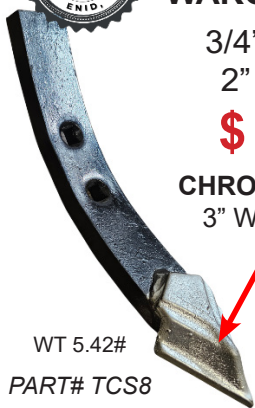

5/16" Thick

PLAIN \$ 24.25

PART# TSCMF18HPL

HARDFACED W/CAP \$ 49.25

PART# TSCMF18HHFC

CHISEL HEEL SWEEPS

18" HEEL SWEEP

Full 5/16" Thick

PLAIN

\$ 24.25

PLAIN
PART# TSCH18

HARDFACED AVAILABLE
PART# TSCH18HF \$ 46.55

CHISEL SPIKES

WAKO TALON

3/4" Thick
2" Wide

\$ 30

CHROME CAP
3" W X 4" L

WT 5.42#

PART# TCS8

Can be Used with
Heel Sweep

HEAVIEST SPIKE WAKO RAPTOR

1" Thick
2" Wide

\$ 40

CHROME CAP
3" W X 5" L