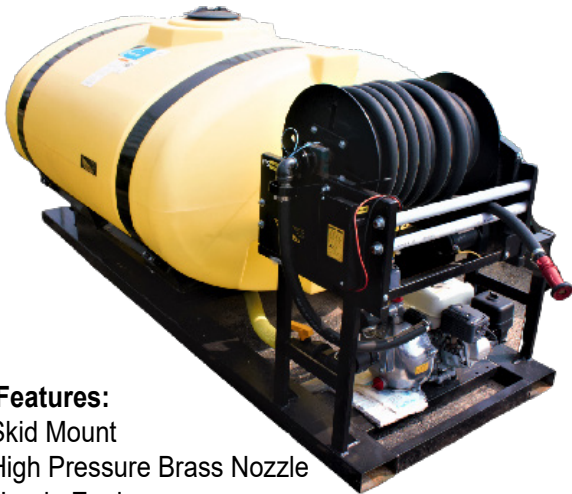

WAKOLLC.COM

WAKO H1000 FIELD CRUISER

Spray with confidence!

Key Features:

- Frame-Tough 4" x 6", heavy wall tubing
- Booms: Autoglide Boom Suspension. 4 point spring and shock suspension allows booms to float smoothly over the roughest terrain.
- Nozzles: Dripless DCV Nozzle Bodies
- Hydraulic boom height adjustment from the cab
- Hydraulic fold from the cab
- Directional Hydraulic Valve for trouble free folding.
- 3" Ball and socket for smooth pulling.
- 4 Flotation Tires-16.5L x 16.1, 10 Ply, Farm Implement Tires
- Breakaway Wings: (In case you hit a pole)
- 1000 Gallon Elliptical Tank with Sump
- 2" Ground Fill for Tank
- Pump: Hydraulic Centrifugal or John Blue Ground Drive

3PT Sprayer

Boom & Boomless Nozzles
Add on options: Electric Shutoff,
Boom Control, Choice of Pump

Key Features:

- Deluxe Tee Jet Handwand w/Adjustable Tip
- Quick-Tach Compatible
- Manual or Electric Controls
- Pressure Gauge
- 50'-1/2" EPDM Hose
- High Quality Valves/Fittings
- 4 Point Stand

Skid Mount Fire Fighter Sprayer

Key Features:

- Skid Mount
- High Pressure Brass Nozzle
- Honda Engine
- Aussie Fire Chief Pump
- Pond Strainer
- Electric Hose Reel

FIRE NOZZLE

PART#	GALLONS
ASRW400FIRE	400 GALLON
ASRW500FIRE	500 GALLON