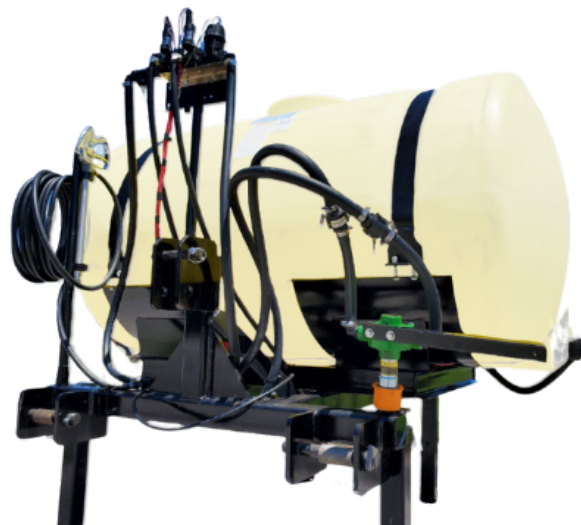

PICKUP SKID

PART#	DESCRIPTION
TAASPA0055	PU Skid 55gal App Tank
TAASPA0110	PU Skid 110gal App Tank
TAASPA015032	PU Skid 150gal App Tank
TAASPA0200	PU Skid 200gal App Tank
TAASPA0300	PU Skid 300gal App Tank
TAASPA0400	PU Skid 400gal App Tank
TAASPA050048	PU Skid 500gal App Tank