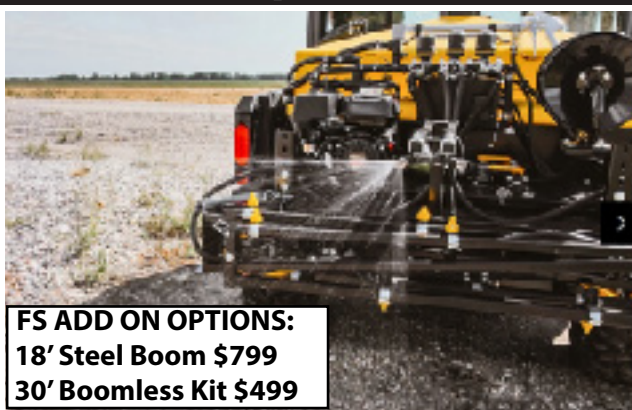

70 PSI 7 GPM

ELECTRIC 100 GALLON 12 V ECOLITE
PART #ASREATV100ECO
HANDWAND INCLUDED

\$ 1797

FS MFG. (CLOSE OUT)

ELECTRIC

50 GALLON 12V \$ 1497
PART #ASRMATV50E

100 GALLON 12V \$ 1697
PART #ASRMATV100E

HANDWAND INCLUDED