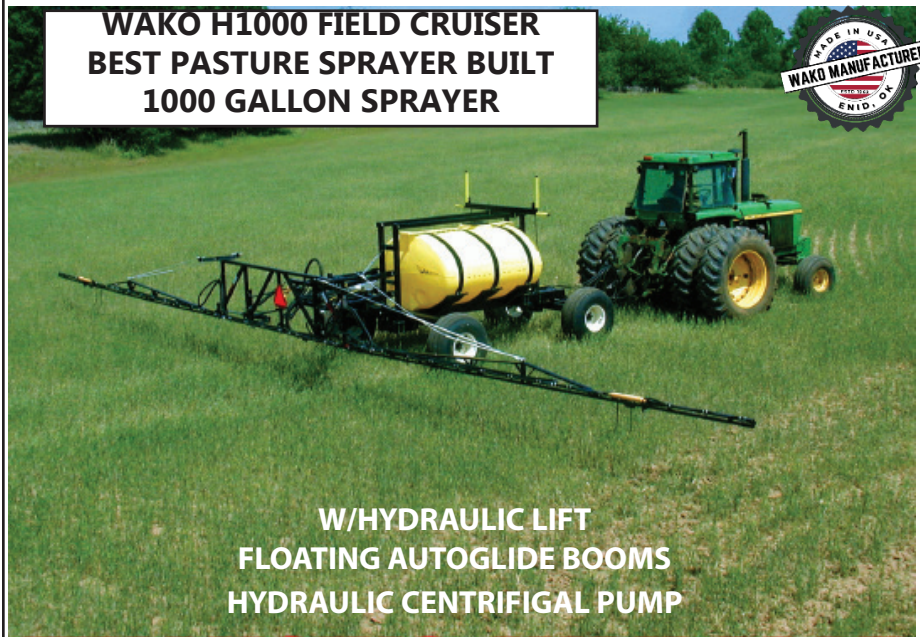

YOUTUBE FIELD VIDEO

HEAVIEST HARROW ON THE MARKET

WAKO	8.00 LB/FT.
COMPETITORS	2.73-5.50 LB/FT.

HARROW ATTACHMENTS

THESE XT HARROW ATTACHMENTS USE THE SAME RUGGED FEATURES AS OUR 9 ROW XT FLEX HARROW WHILE IT ATTACHES TO YOUR EXISTING EQUIPMENT SUCH AS A FIELD CULTIVATOR, CHISEL OR RIPPER.

3 ROW FIELD CULTIVATOR

4 ROW CHISEL

Call for end of year **DISCOUNTS**

Big Country
by WAKO®
Line of Equipment

PRICES GOOD THROUGH DECEMBER 30, 2024 OR WHILE SUPPLIES LAST
WAKO'S BIG COUNTRY EQUIPMENT

H1000 FIELD CRUISER

**WAKO H1000 FIELD CRUISER
BEST PASTURE SPRAYER BUILT
1000 GALLON SPRAYER**

W/HYDRAULIC LIFT
FLOATING AUTOGLIDE BOOMS
HYDRAULIC CENTRIFUGAL PUMP

FINANCING AVAILABLE

FEATURES:

- 1000 - GALLON TANK
- AUTOGLIDE BOOMS
- HOSES
- PLUMBING AND HARDWARE
- GROUND DRIVE PUMP OR HYDRAULIC CENTRIFUGAL PUMP