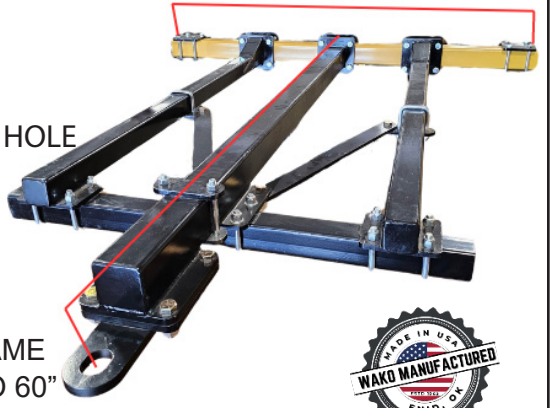

**STARTING
AT \$ 31,999**

**8 & 10 ROW
PASTURE
AERATOR**

WE DO LIQUID TOO!!!

HD UNIVERSAL HITCH

FIELD CULTIVATOR OR CHISEL

**MOUNTING
UP TO 60"**
LENGTH 90"
FRONT OF FRAME TO CENTER HOLE

\$ 1999
PART# Z9022-SUB10

- HEAVY DUTY
- FITS 3" X 3" OR 4" X 4" FRAME
- MOUNTING WIDTHS UP TO 60"
- 90" LENGTH EXTENDS BEYOND HARROWS

ROME PLOW COMPANY

MODEL #	WIDTH OF CUT	NEW PRICE	DEMO PRICE
185-986	32' -6"	\$ 84,000	\$ 68,500