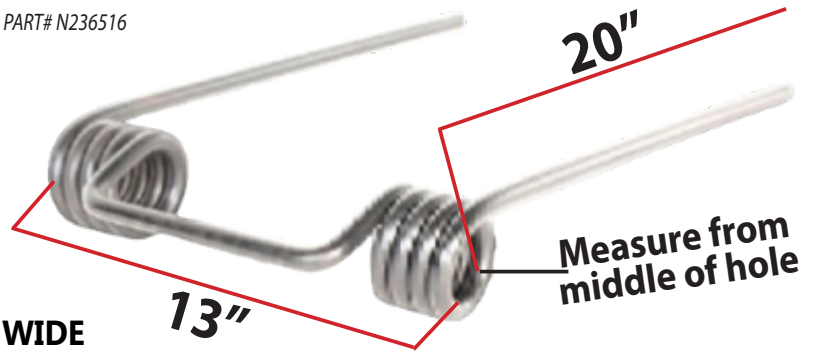

JOHN DEERE COIL TINES

JOHN DEERE 4 WRAP TINE

REPLACES JOHN DEERE PART# N236516

$ 29.99

20" LONG, 13" WIDE
7.75" BETWEEN COILS

PART# TTJD7