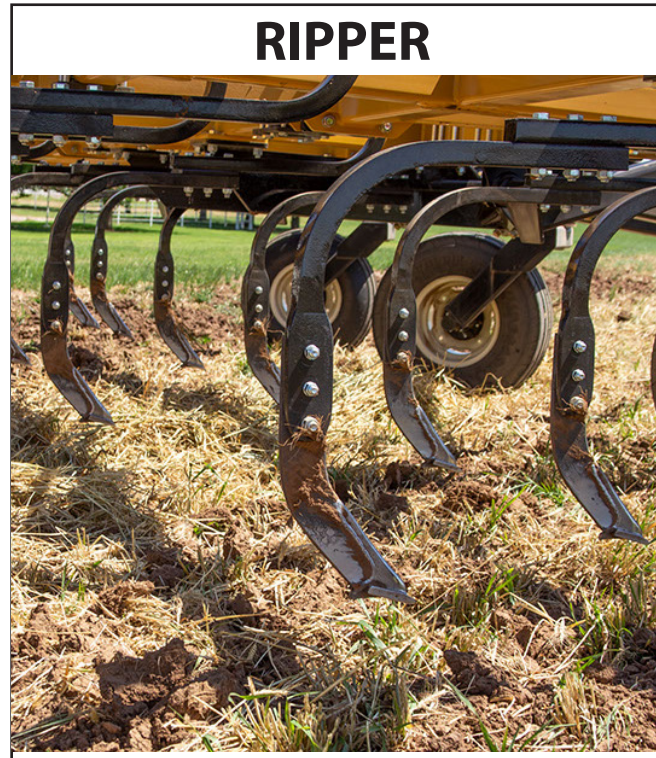

Call for end of year **DISCOUNTS**

Big Country
by WAKO®
Line of Equipment