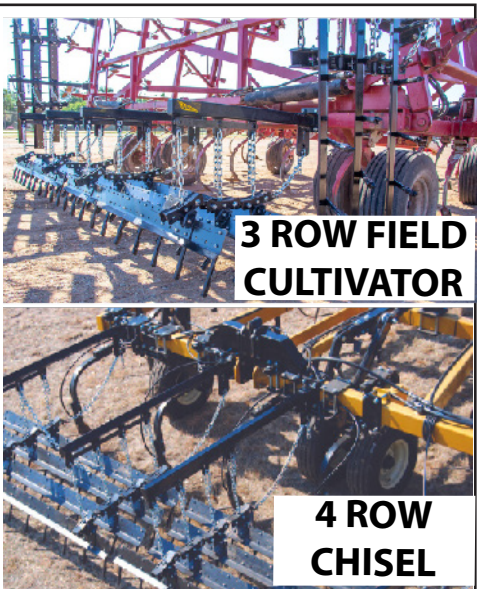

TORNADO TILLER ATTACHMENT YOUTUBE FIELD VIDEO

PICTURED ON 36' ROME DISC

9 ROW XT FLEX HARROW

FINANCING AVAILABLE

LONG LIFE / LOW MAINTENANCE

- WIDTHS OF 25' - 51'
- LONG LASTING
- CAST LINKAGE
- CHROME INSERT ON EVERY TINE
- HEAVY DUTY HYDRAULIC CYLINDERS

YOUTUBE FIELD VIDEO

HEAVIEST HARROW ON THE MARKET

WAKO	8.00 LB/FT.
COMPETITORS	2.73-5.50 LB/FT.

HARROW ATTACHMENTS

THESE XT HARROW ATTACHMENTS USE THE SAME RUGGED FEATURES AS OUR 9 ROW XT FLEX HARROW WHILE IT ATTACHES TO YOUR EXISTING EQUIPMENT SUCH AS A FIELD CULTIVATOR, CHISEL OR RIPPER.

3 ROW FIELD CULTIVATOR

4 ROW CHISEL

Call for end of year **DISCOUNTS**

Big Country
by WAKO®
Line of Equipment

PRICES GOOD THROUGH DECEMBER 30, 2024 OR WHILE SUPPLIES LAST
WAKO'S BIG COUNTRY EQUIPMENT

H1000 FIELD CRUISER