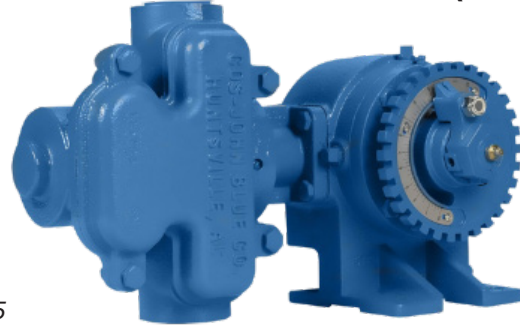

\$ 499.99

3" 13HP POLY

PART# SPMH1543P-130SP

\$ 1399.00

Gas Engine-Driven,
Self-priming Polypropylene

JOHN BLUE PUMP

NPG6055 JOHN BLUE PISTON PUMP (GROUND DRIVE)

\$ 2299.00

PART # SPML6055

ACE ROLLER PUMPS

6 ROLLER CAST \$ 199.99

PART # SPMHA600C

6 ROLLER CAST REVERSED
PART # SPMHA600C-R \$ 219.99

8 ROLLER CAST REVERSED
PART # SPMHA800C-R \$ 299.99

HYPRO ROLLER PUMPS

7 ROLLER CAST W/O COUPLER
PART # SPMHXL7700C \$ 319.99

8 ROLLER CAST W/O COUPLER
PART # SPMHXL7560C \$ 319.99

ENGINES

GX 100

PART#	DESCRIPTION	PRICE
ENG3HP	GX 100 5/8 KEYED	\$ 399.97 SPECIAL!!!
ENG4HP	GX 120, 4HP 3/4 KEYED	\$ 399.97 NEW LOW PRICE
ENGH 5.5HP	GX 160, 5.5HP THREADED SHAFT	\$ 499.99
ENGH5HP	GX 160 5.5HP 6:1 GEAR RED	\$ 699.99
ENGEH 5.5HP	GX 160 5.5HP ELECTRIC START	\$ 849.99
ENGH9HP	GX 270 9HP 1" THREAD SHAFT	\$ 869.99
ENGH13HP	GX 390 13HP 1" THREAD SHAFT	\$ 1099.00