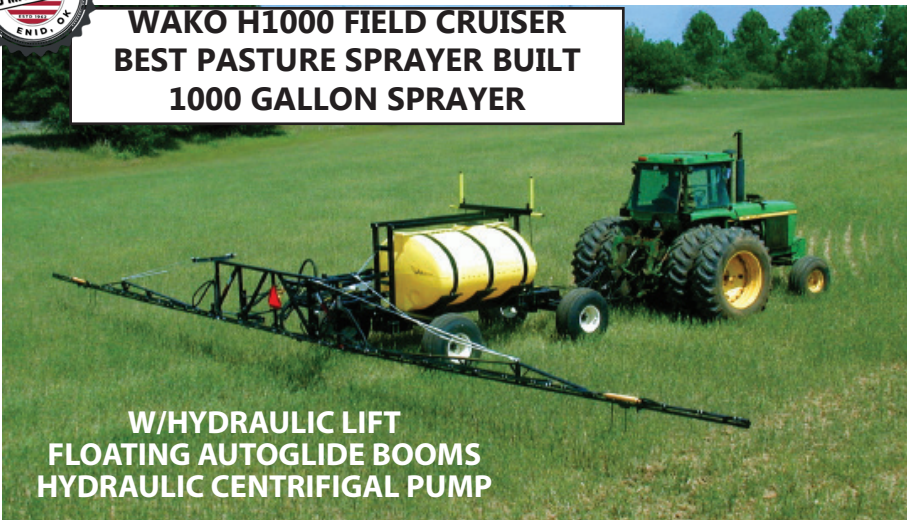

PART# TCS8XH

SOIL COMMANDER

SIZES
25'
31'
37'
41'
51'

HARROW TINES
W/ CHROME INSERT

PENETRATING
ROLLING BLADES
PULVERIZES CLOUDS
& SIZES THEM
BLADES ON 3-1/2" CENTERS

- ONE PASS
- HIGH SPEED LEVELING
- EXCELLENT SEEDBED PREPARATION
- ON THE GO HYDRAULIC DEPTH CONTROL
- MORE VERSATILE THAN A 16 BAR HARROW
- USE ALL SEASON: PRIMARY TILLAGE TO PLANTING
- PULL INDEPENDENTLY OR IN TANDEM WITH DISC OR CHISEL

Soil Commander

H1000 FIELD CRUISER

WAKO H1000 FIELD CRUISER
BEST PASTURE SPRAYER BUILT
1000 GALLON SPRAYER

W/HYDRAULIC LIFT
FLOATING AUTOGLIDE BOOMS
HYDRAULIC CENTRIFUGAL PUMP

FEATURES:

- 1000 - GALLON TANK
- AUTOGLIDE BOOMS
- HOSES
- PLUMBING AND HARDWARE
- GROUND DRIVE PUMP
OR
HYDRAULIC CENTRIFUGAL PUMP